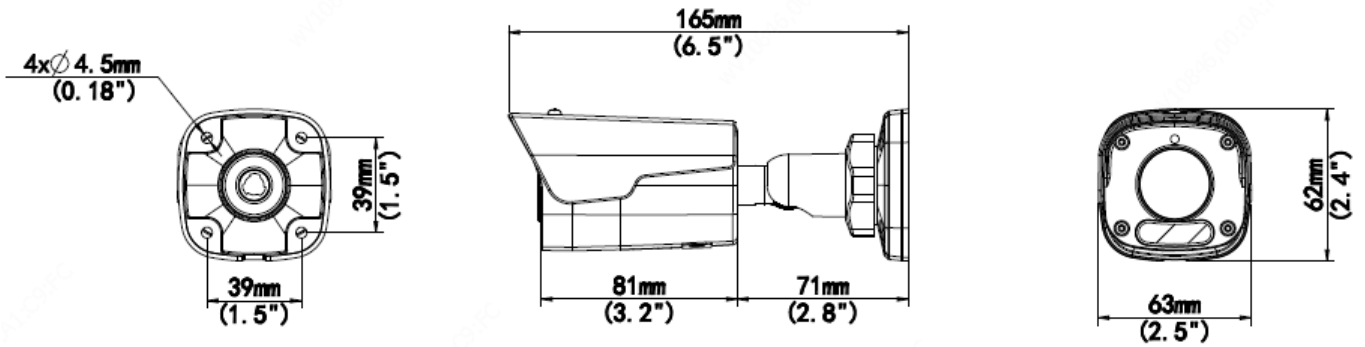

## Illuminator

IR Range	Up to 30m (98ft) IR range
Wavelength	850nm
IR On/Off Control	Auto/Manual

## Dimensions